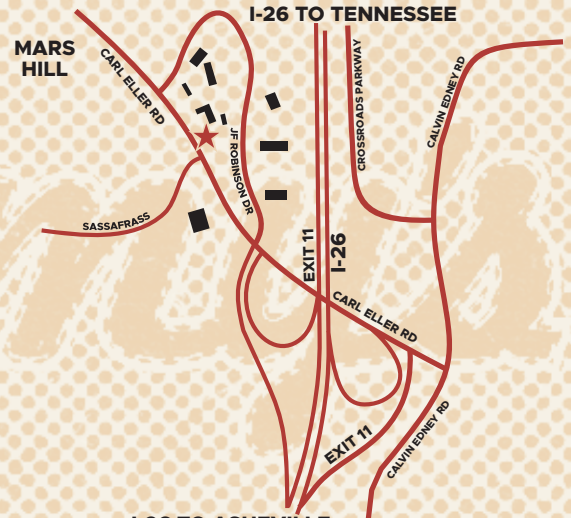

Location

Jimmy's is located at 759 Carl Eller Road in Mars Hill, North Carolina.

Directions:

Take I-26 to Exit 11 in Mars Hill, NC. Travel west on Carl Eller Road approximately 3/4 mile. Turn right into the parking lot. Jimmy's is located at the rear of the lot.